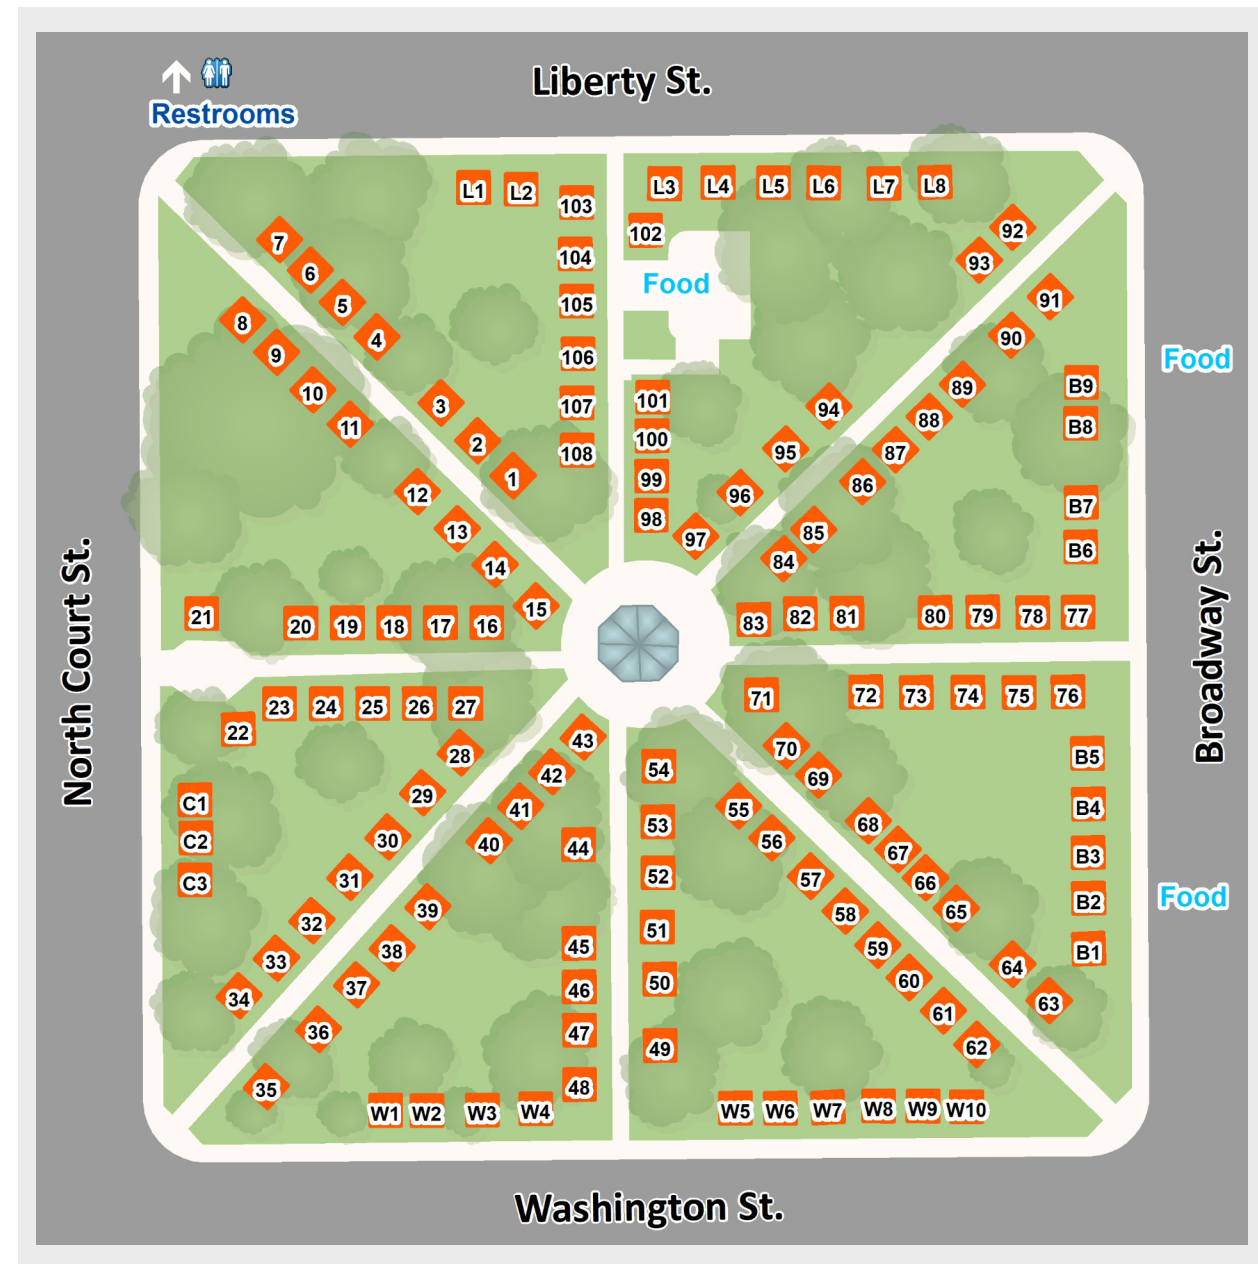

Space/Artist

87. Sonja Sheriff
88. Kathleen Jandrey
89. Marina Kiseliova
90. JoAnn Kolodny
91. Denny Howell
6. 92/93. Tom Yano
94. Kim & Jack Ford
95. Dave Derrig
96. Megan Nelson
97. Todd Abell
98. MaryAnn Mosyjowski
12. 99/100. Don Poff
101. Kettle Korn
102. Hallie Marsh
103. Dayanna Davis
104. Judy De Angelis
105. Megan Green
18. 106/107. Dave and Linda Qualls
19. L1. David Shafron
20. L2. Kerrie O'Rourke
21. L3. Bob Henikman
22. L4. Zach Hoon
23. L5. Lawrence Smith
24. L6. John Boyett
25. L7/8. Ken /Susan Vaughan
26. B2. Edy Seaman
27. B3. Jayme Osborn
28. B4. Amanda Wolf
29. B5. Ralph Teets
30. B6. Michelle Leaman
31. B7. Tim Martin
32. W1. Mary Verstrate
33. W2. Planet Joy
34. W3. Linda DesForges
35. W4. Jaron Reeser
36. W5. Chandra Peterson
37. W6. Lucy Reddick
38. W7. Krista Shirley
39. W8. John Baughman
40. W9. Julie Miller

Vendor Location Map

We wish to give a special thanks to the Award Donors and the Friends of the Arts for their support of Art in the Park.

- Art in the Park Committee